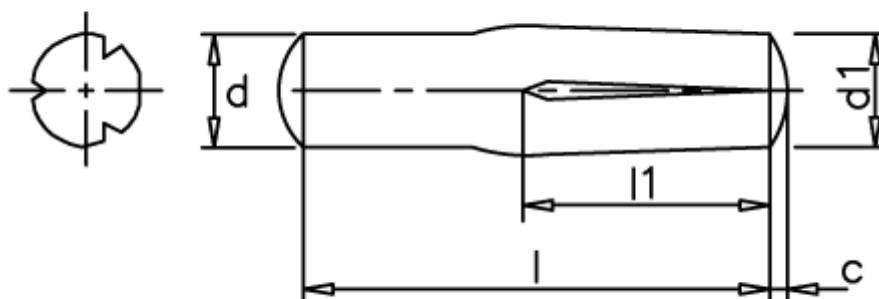

Data Sheet

Article number: 08044114

Description: KLEE Slotted pin S4 6x12
Steel

Measures

c	= 0,9
d	= 6.0
d1	= 6.15
l1	= 1/2 l
Length	= 12